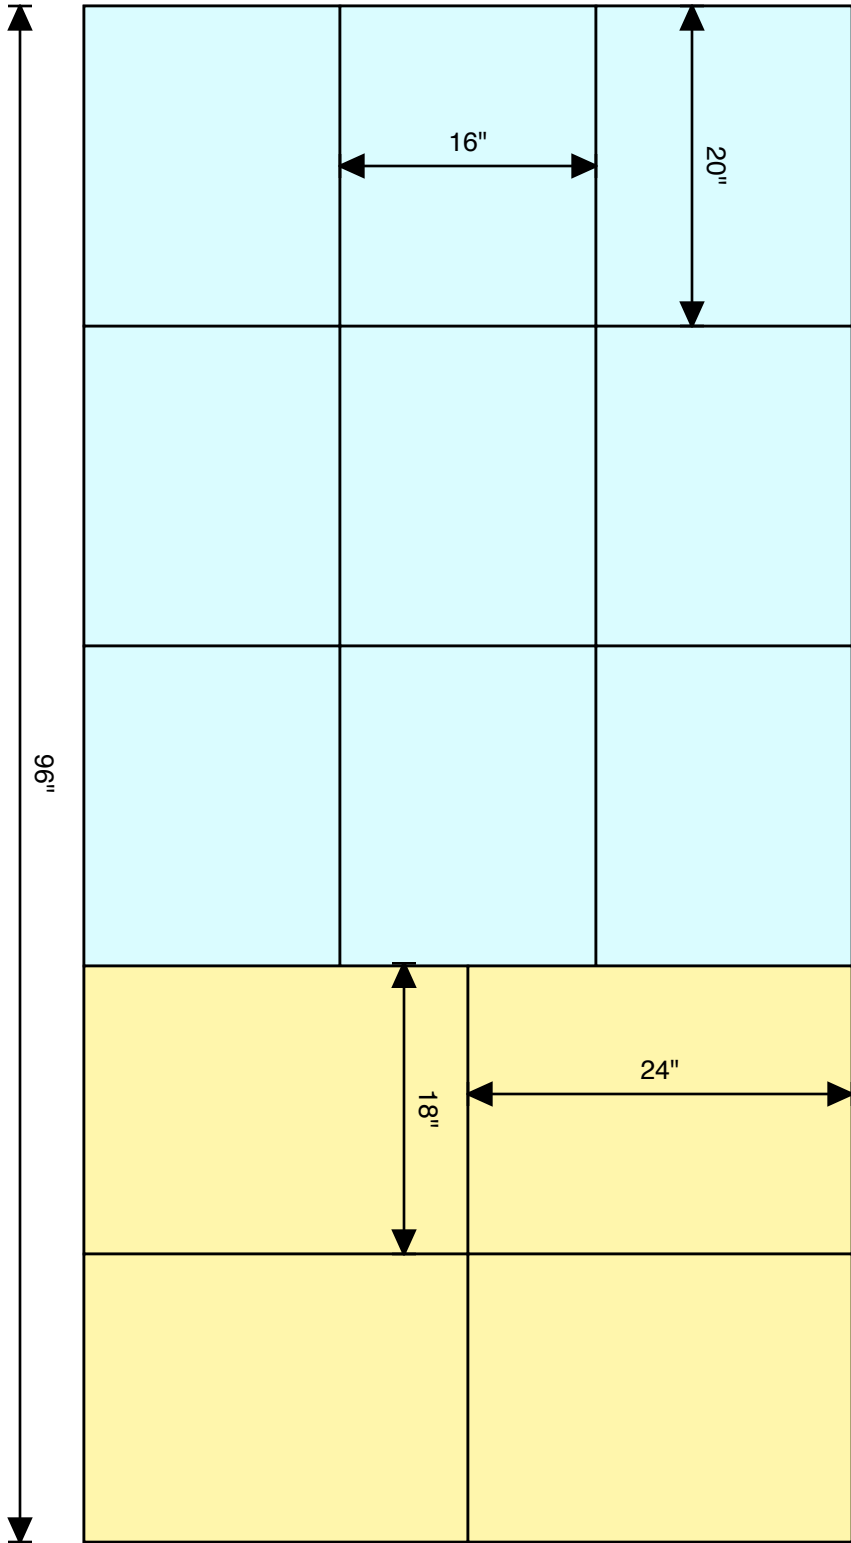

48"

Masonite 48"x96" Cutting Diagram 2

Pieces:

9 - 16"x20"

4 - 18"x24"

by Geneviève Crabe
www.amarylliscreations.com

creativecommons.org/licenses/by-sa/3.0/