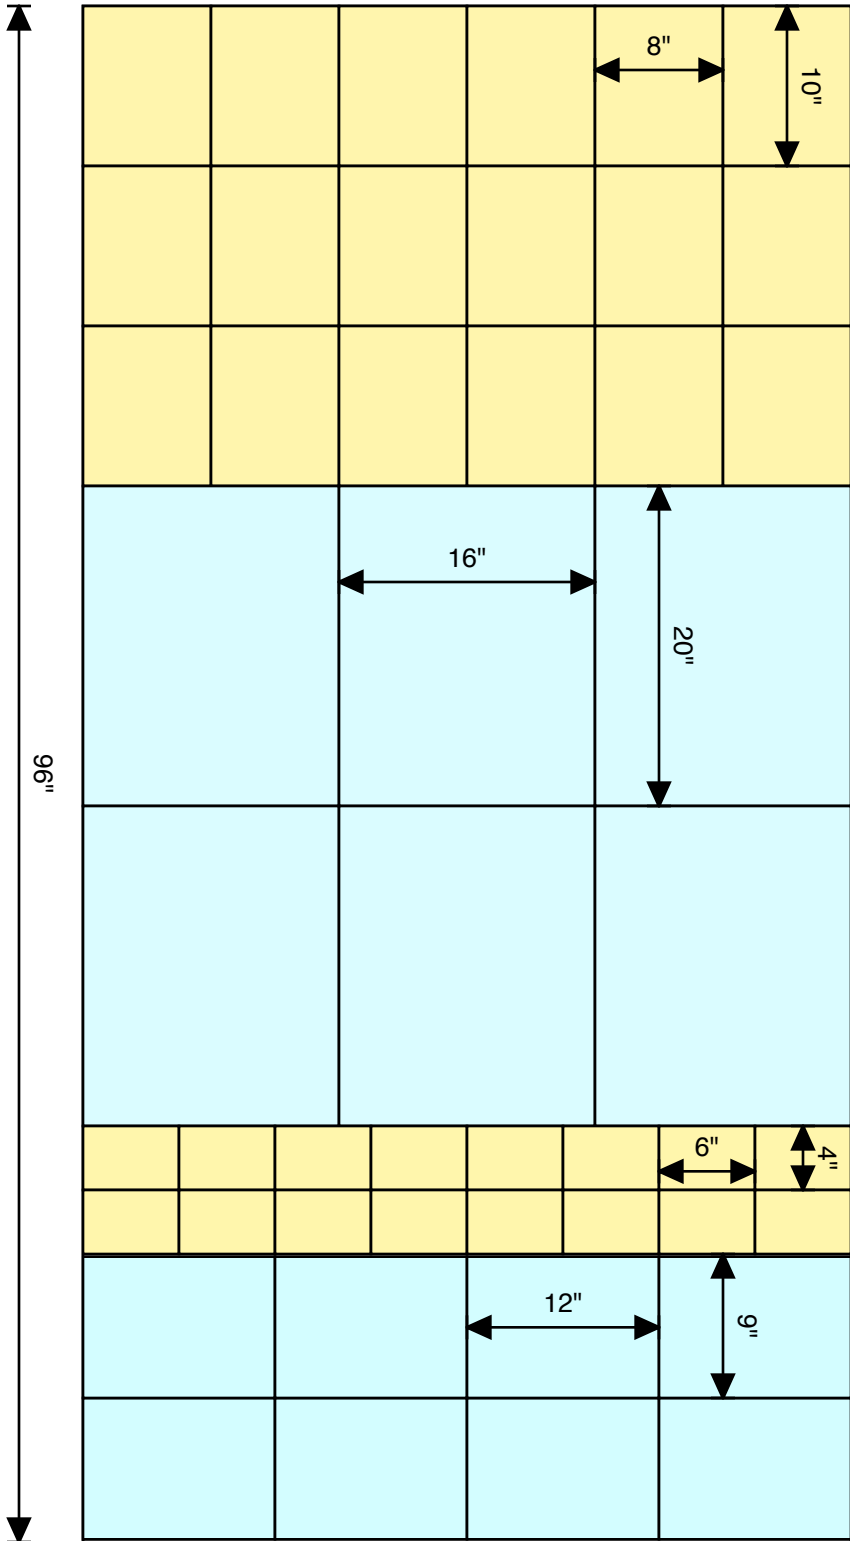

48"

Masonite 48"x96" Cutting Diagram 1

Pieces:

18 - 8"x10"

6 - 16"x20"

16 - 4"x6"

8 - 9"x12"

by Geneviève Crabe
www.amarylliscreations.com